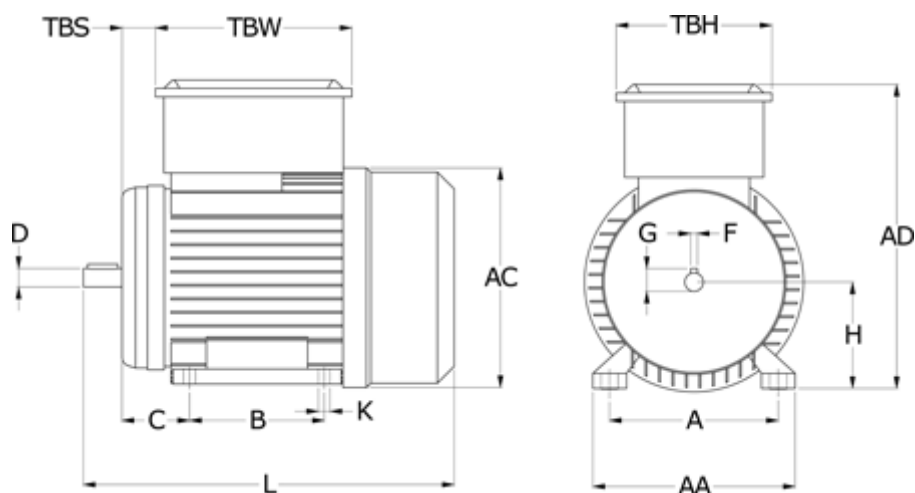

# Data Sheet

Article number: 25037662109

Description: Kleedrive MY801-6 0.37kw 900 rpm  
1x230V 50HZ IP55 B3

## Measures

A = 125	F = 6
AA = 160	G = 15.5
AC = 163	H = 80
AD = 226	K = 10x13
B = 100	L = 290
C = 50	TBH = 110.5
D = 19	TBS = 31.75
E = 40	TBW = 140.5